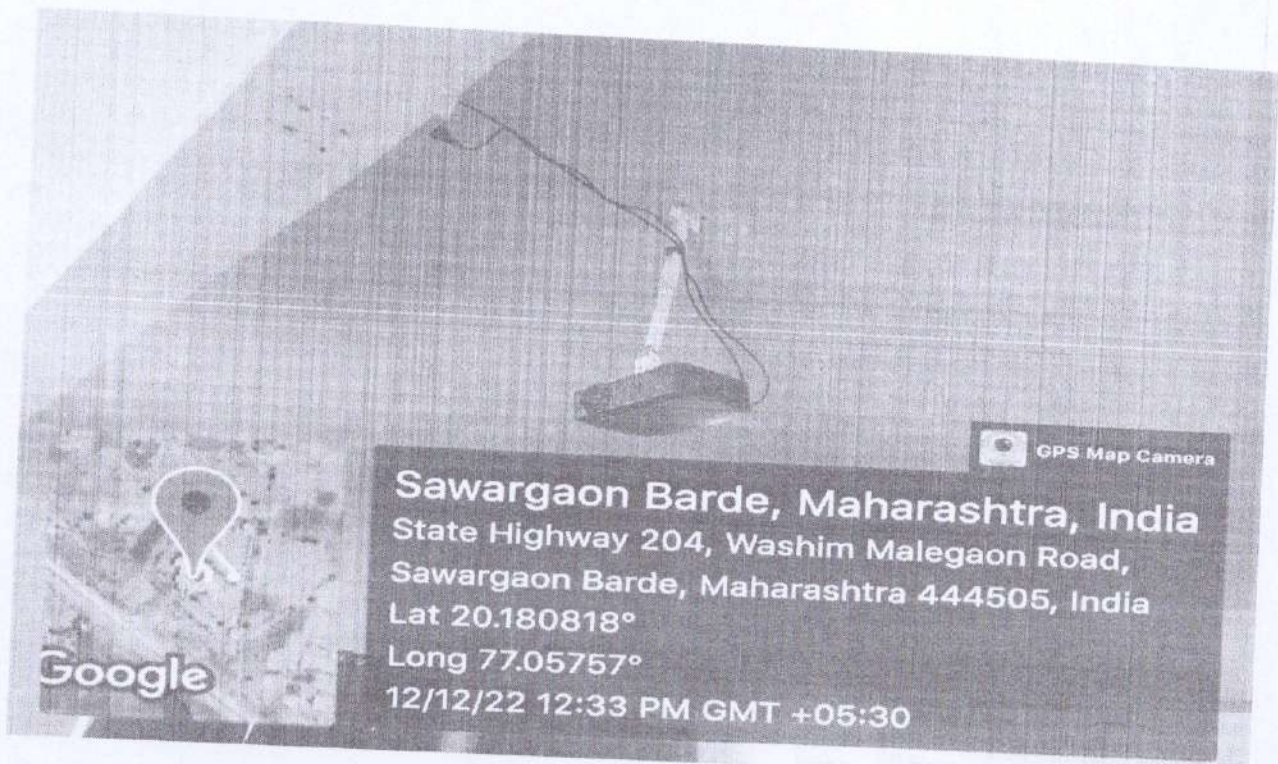

Long 77.111301°

12/12/22 12:32 PM GMT +05:30

Google

GPS Map Camera

Sawargaon Barde, Maharashtra, India
State Highway 204, Washim Malegaon Road,
Sawargaon Barde, Maharashtra 444505, India
Lat 20.180894°
Long 77.057538°
12/12/22 12:50 PM GMT +05:30

GPS Map Camera

Sawargaon Barde, Maharashtra, India
State Highway 204, Washim Malegaon Road,
Sawargaon Barde, Maharashtra 444505, India
Lat 20.180924°
Long 77.057936°
12/12/22 12:49 PM GMT +05:30

GPS Map Camera